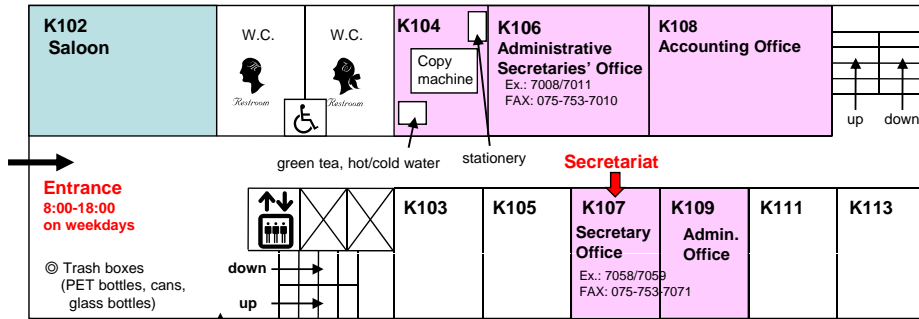

YITP Floor Guide : Research Building

1F

Side-Door (card key)

18:00-8:00 on weekdays and whole weekends & holidays

2F

3F

4F

5F

YITP Floor Guide : Yukawa Memorial Hall

1F

2F

3F