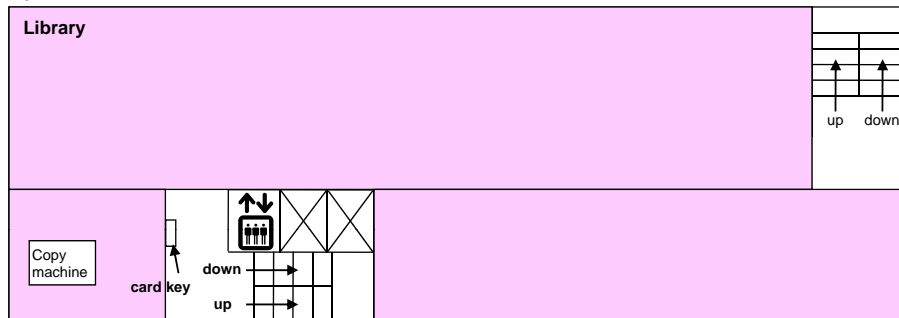

YITP Floor Guide : Research Building

1F

Side-Door (card key)

18:00-8:00 on weekdays and whole weekends & holidays

2F

3F

4F

5F