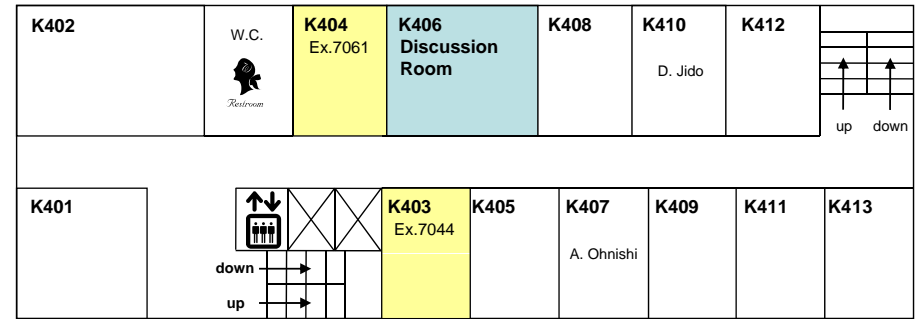

YITP Floor Guide : Research Building

1F

Side-Door (card key)

18:00-8:00 on weekdays and whole weekends & holidays

2F

3F

4F

5F

YITP Floor Guide : Yukawa Memorial Hall

1F

2F

3F