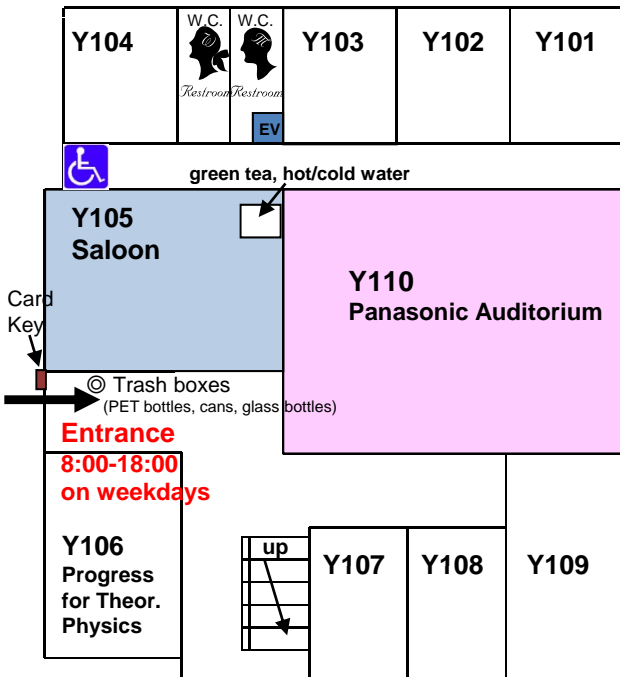

YITP Floor Guide : Research Building

1F

Side-Door (card key)

18:00-8:00 on weekdays and whole weekends & holidays

2F

3F

4F

5F

YITP Floor Guide : Yukawa Memorial Hall

1F

2F

3F