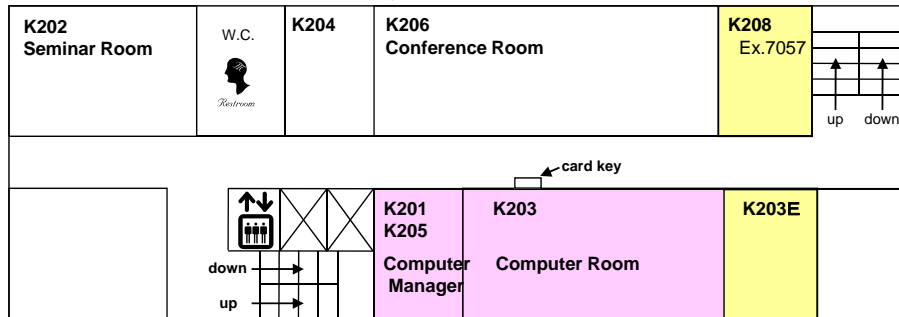

YITP Floor Guide : Research Building

1F

Side-Door (card key)

18:00-8:00 on weekdays and whole weekends & holidays

2F

3F

4F

5F

YITP Floor Guide : Yukawa Memorial Hall

1F

2F

3F