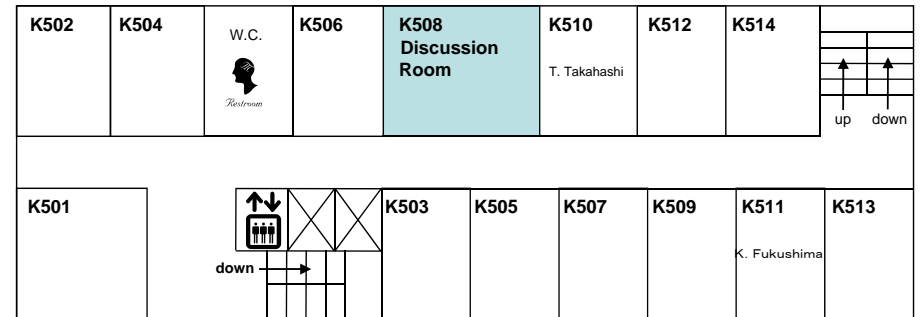

YITP Floor Guide : Research Building

1F

Side-Door (card key)

18:00-8:00 on weekdays and whole weekends & holidays

2F

3F

4F

5F

YITP Floor Guide : Yukawa Memorial Hall

1F

2F

3F