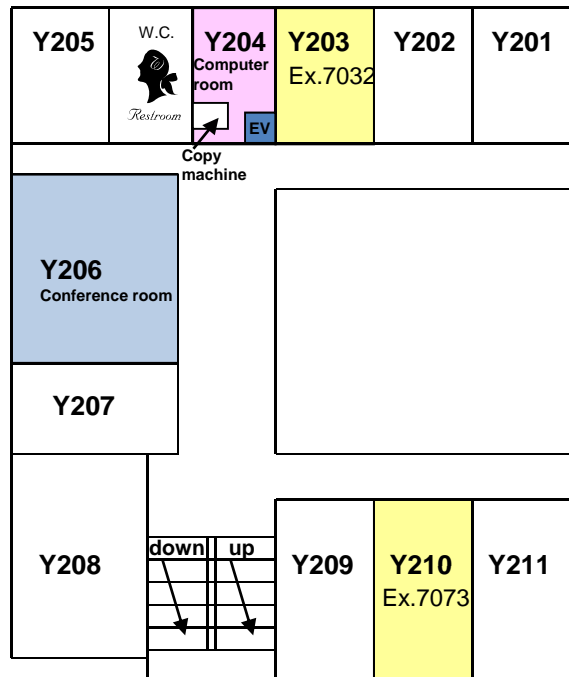

YITP Floor Guide : Research Building

1F

Side-Door (card key)

18:00-8:00 on weekdays and whole weekends & holidays

2F

3F

4F

5F

YITP Floor Guide : Yukawa Memorial Hall

1F

2F

3F