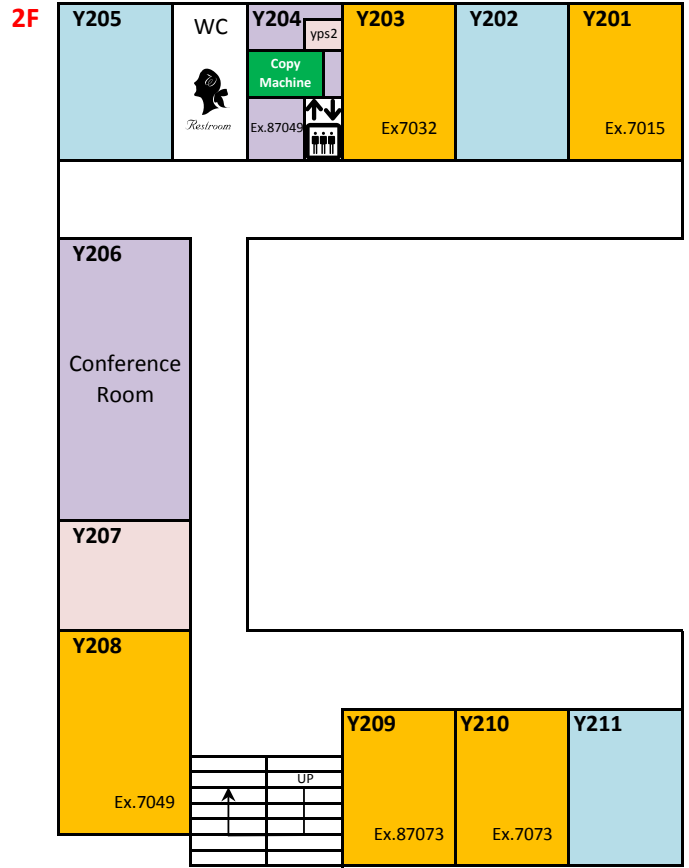

# LAYOUT of YITP Main Building

- ... office for visitors
- ... common use space
- ... office for staffs/PD/students
- ... discussion room
- ... others

# LAYOUT of Yukawa Memorial Hall

- ... office for visitors
- ... common use space
- ... discussion room
- ... office for staffs/PD/students
- ... others