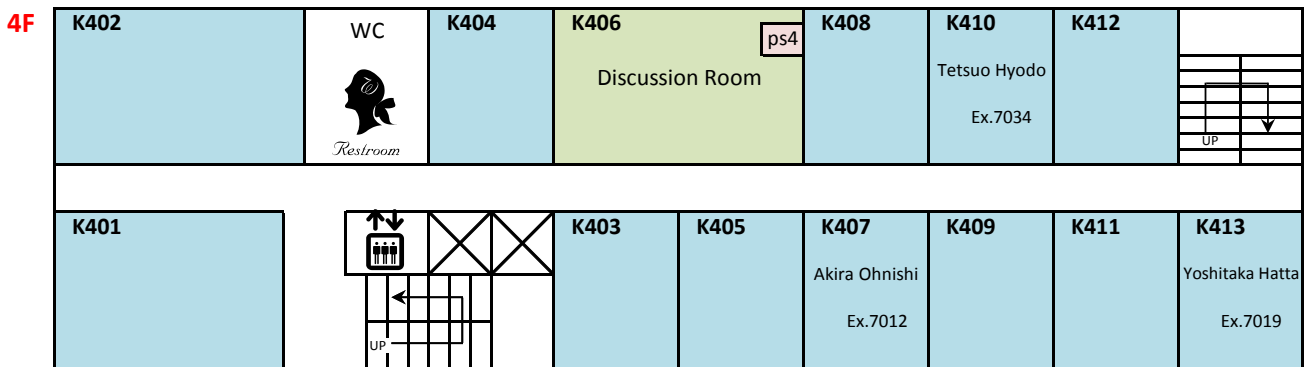

# LAYOUT of YITP Main Building

- ... office for visitors
- ... common use space
- ... office for staffs/PD/students
- ... discussion room
- ... others

# LAYOUT of Yukawa Memorial Hall

- ... office for visitors
- ... common use space
- ... discussion room
- ... office for staffs/PD/students
- ... others