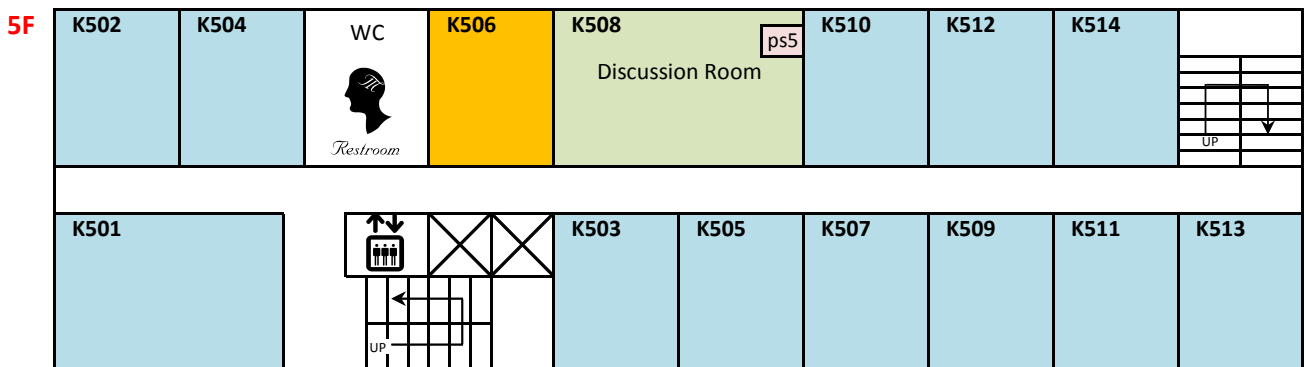

# LAYOUT of YITP Main Building

- ... office for visitors
- ... common use space
- ... office for staffs/PD/students
- ... discussion room
- ... others

# LAYOUT of Yukawa Memorial Hall

- ... office for visitors
- ... common use space
- ... discussion room
- ... office for staffs/PD/students
- ... others