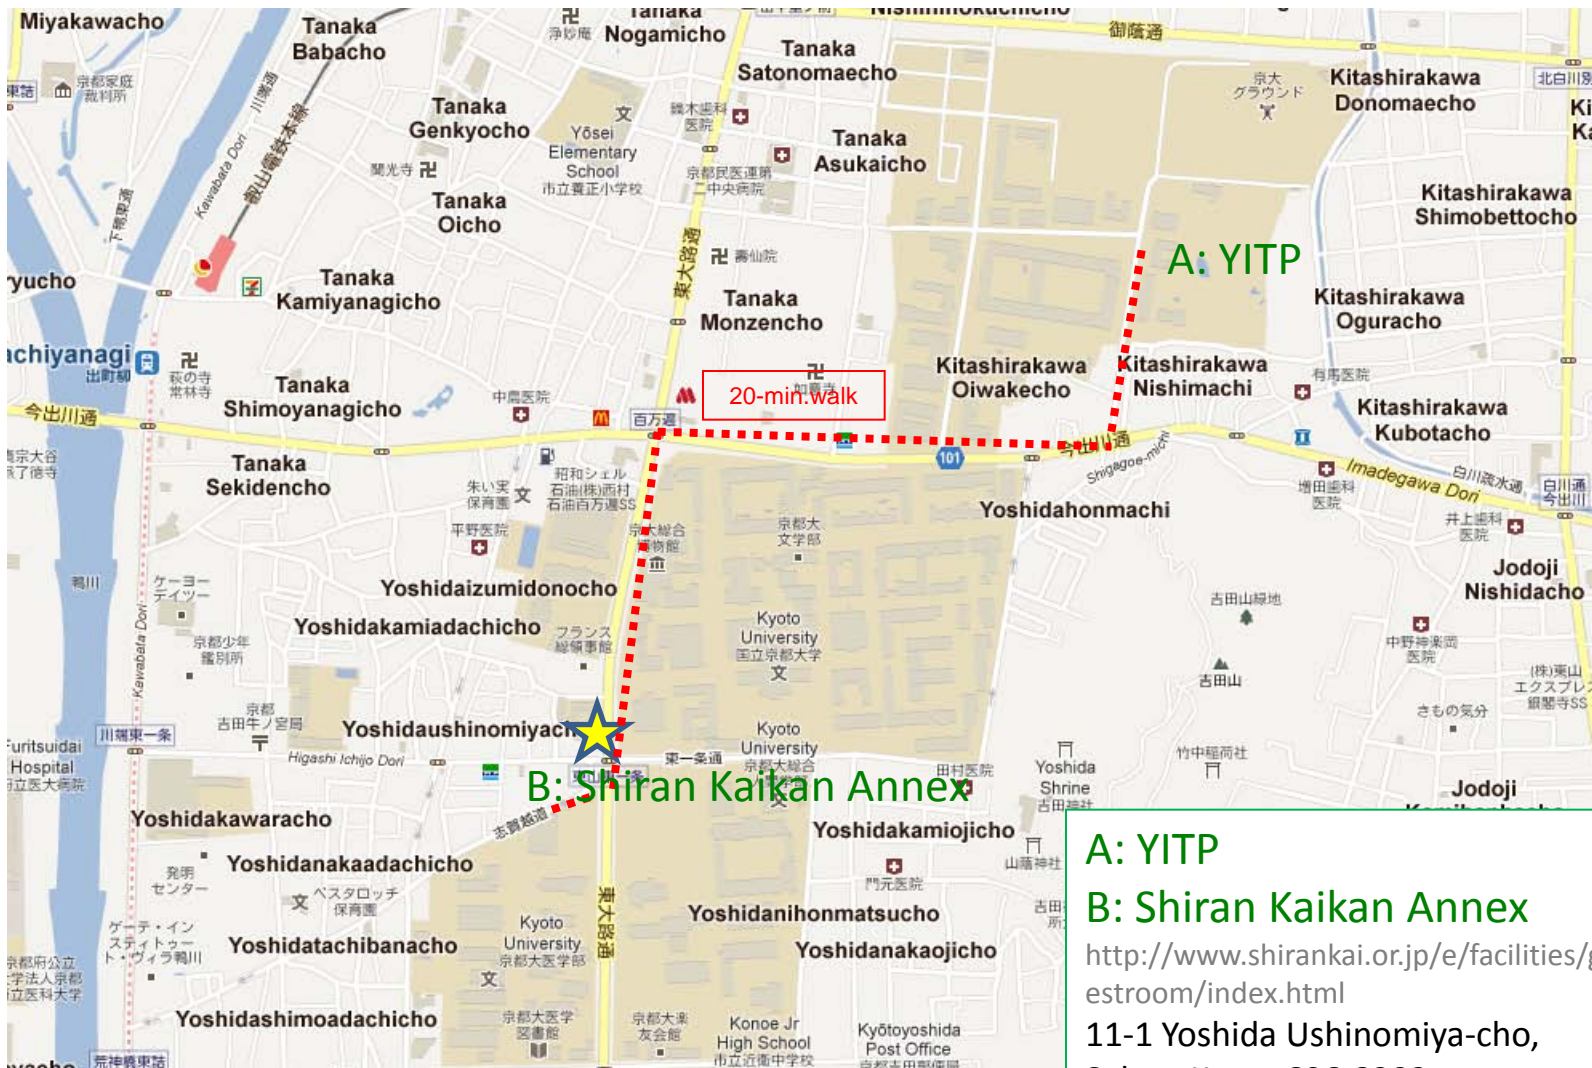

芝蘭会館別館
Shiran Kaikan Annex

From Kyoto station: (taxi or)
City Bus No.206 at D2 terminal (not at A3)
get off at ★ Kyodai Seimon-mae(京大正門前)

B: Shiran Kaikan Annex

A: YITP

B: Shiran Kaikan Annex

<http://www.shirankai.or.jp/e/facilities/guide/guestroom/index.html>