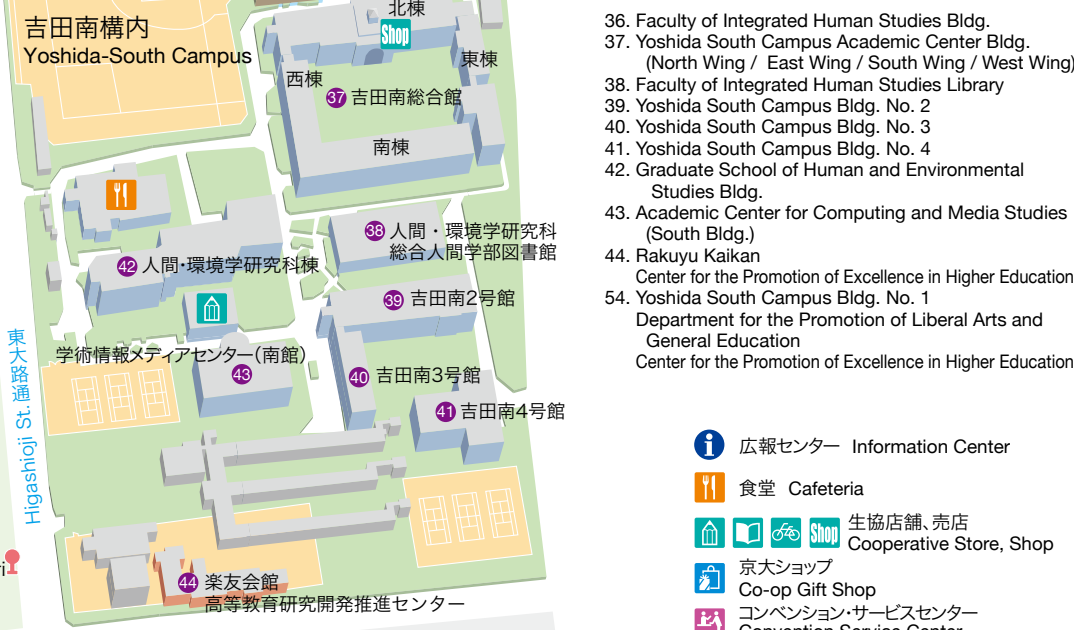

Main Campus

- 1. Main Gate
- 2. Clock Tower Centennial Hall  
University Archives  
Restaurant "La Tour"
- 3. University Head Office
- 4. Student Lounge KI-ZU-NA
- 5. Center for Student Health  
The Health and Medical Services
- 6. Student Affairs Department  
Foreign Student Division  
International Center  
Counseling Center
- 7. University Library (Central Library)
- 8. Institute of Economic Research
- 9. Center for Archaeological Operations
- 10. Faculty of Education
- 11. Faculty of Letters Exhibition Hall
- 12. Kyoto University Museum

- 33. Faculty of Engineering Bldg. No.11
- 34. Institute for Research in Humanities
- 50. Cafe-Restaurant "Camphora"
- 51. Faculty of Engineering Department  
of Architectural Historic Bldg.
- 52. Faculty of Engineering Department  
of Civil Engineering
- 53. Sonjo-do
- 55. Cooperative Store Head Office
- 56. International Seminar House
- 57. Center for Integrated Area Studies

bus No.3, 17, 203

bus No.31, 65, 201, 206

"Renaissance" (1F: book- and PC shop 2F: cafeteria)

bus No.31, 65, 201, 206

Clock Tower Centennial Hall (symposium / poster)

東一条通 Higashi-ichijo St. 京大正門前 Kyodai Seimon-mae

Shiran-Kaikan (Nov.16,19 and 20)

医学部構内 Faculty of Medicine Campus

To the map of "Faculty of Medicine Campus"

吉田南構内 Yoshida-South Campus

West Campus

- 35. Sports Gymnasium

- 広報センター Information Center
- 食堂 Cafeteria
- 生協店舗、売店 Cooperative Store, Shop
- 京大ショップ Co-op Gift Shop
- コンベンション・サービスセンター Convention Service Center
- バス停 Bus Stop