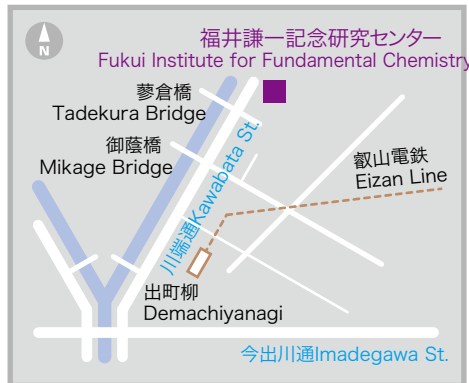

North Campus

1. Main Gate
2. Faculty of Science Bldg. No.1
3. Faculty of Science Bldg. No.2
4. Faculty of Science Bldg. No.6
5. Faculty of Science Bldg. No.3
6. Faculty of Science Bldg. No.4
7. Research Center for Low Temperature and Materials Sciences
8. Radioisotope Research Center (Annex)
9. Faculty of Science Bldg. No.5
10. Faculty of Agriculture Main Bldg.
11. Graduate School of Agriculture Bldg. No.2
12. Research Institute for Mathematical Sciences (RIMS)
13. Yukawa Hall
14. Yukawa Institute for Theoretical Physics
15. Botanical Garden
16. Experimental Farm
17. Sports Ground
18. Graduate School of Agriculture  
Graduate School of Biostudies
19. Documentation and Information Center for Chinese Studies (DICCS)  
(Institute for Research in Humanities)
20. Field Science Education and Research Center

- 食堂 Cafeteria
- 生協店舗 Cooperative Store
- バス停 Bus Stop