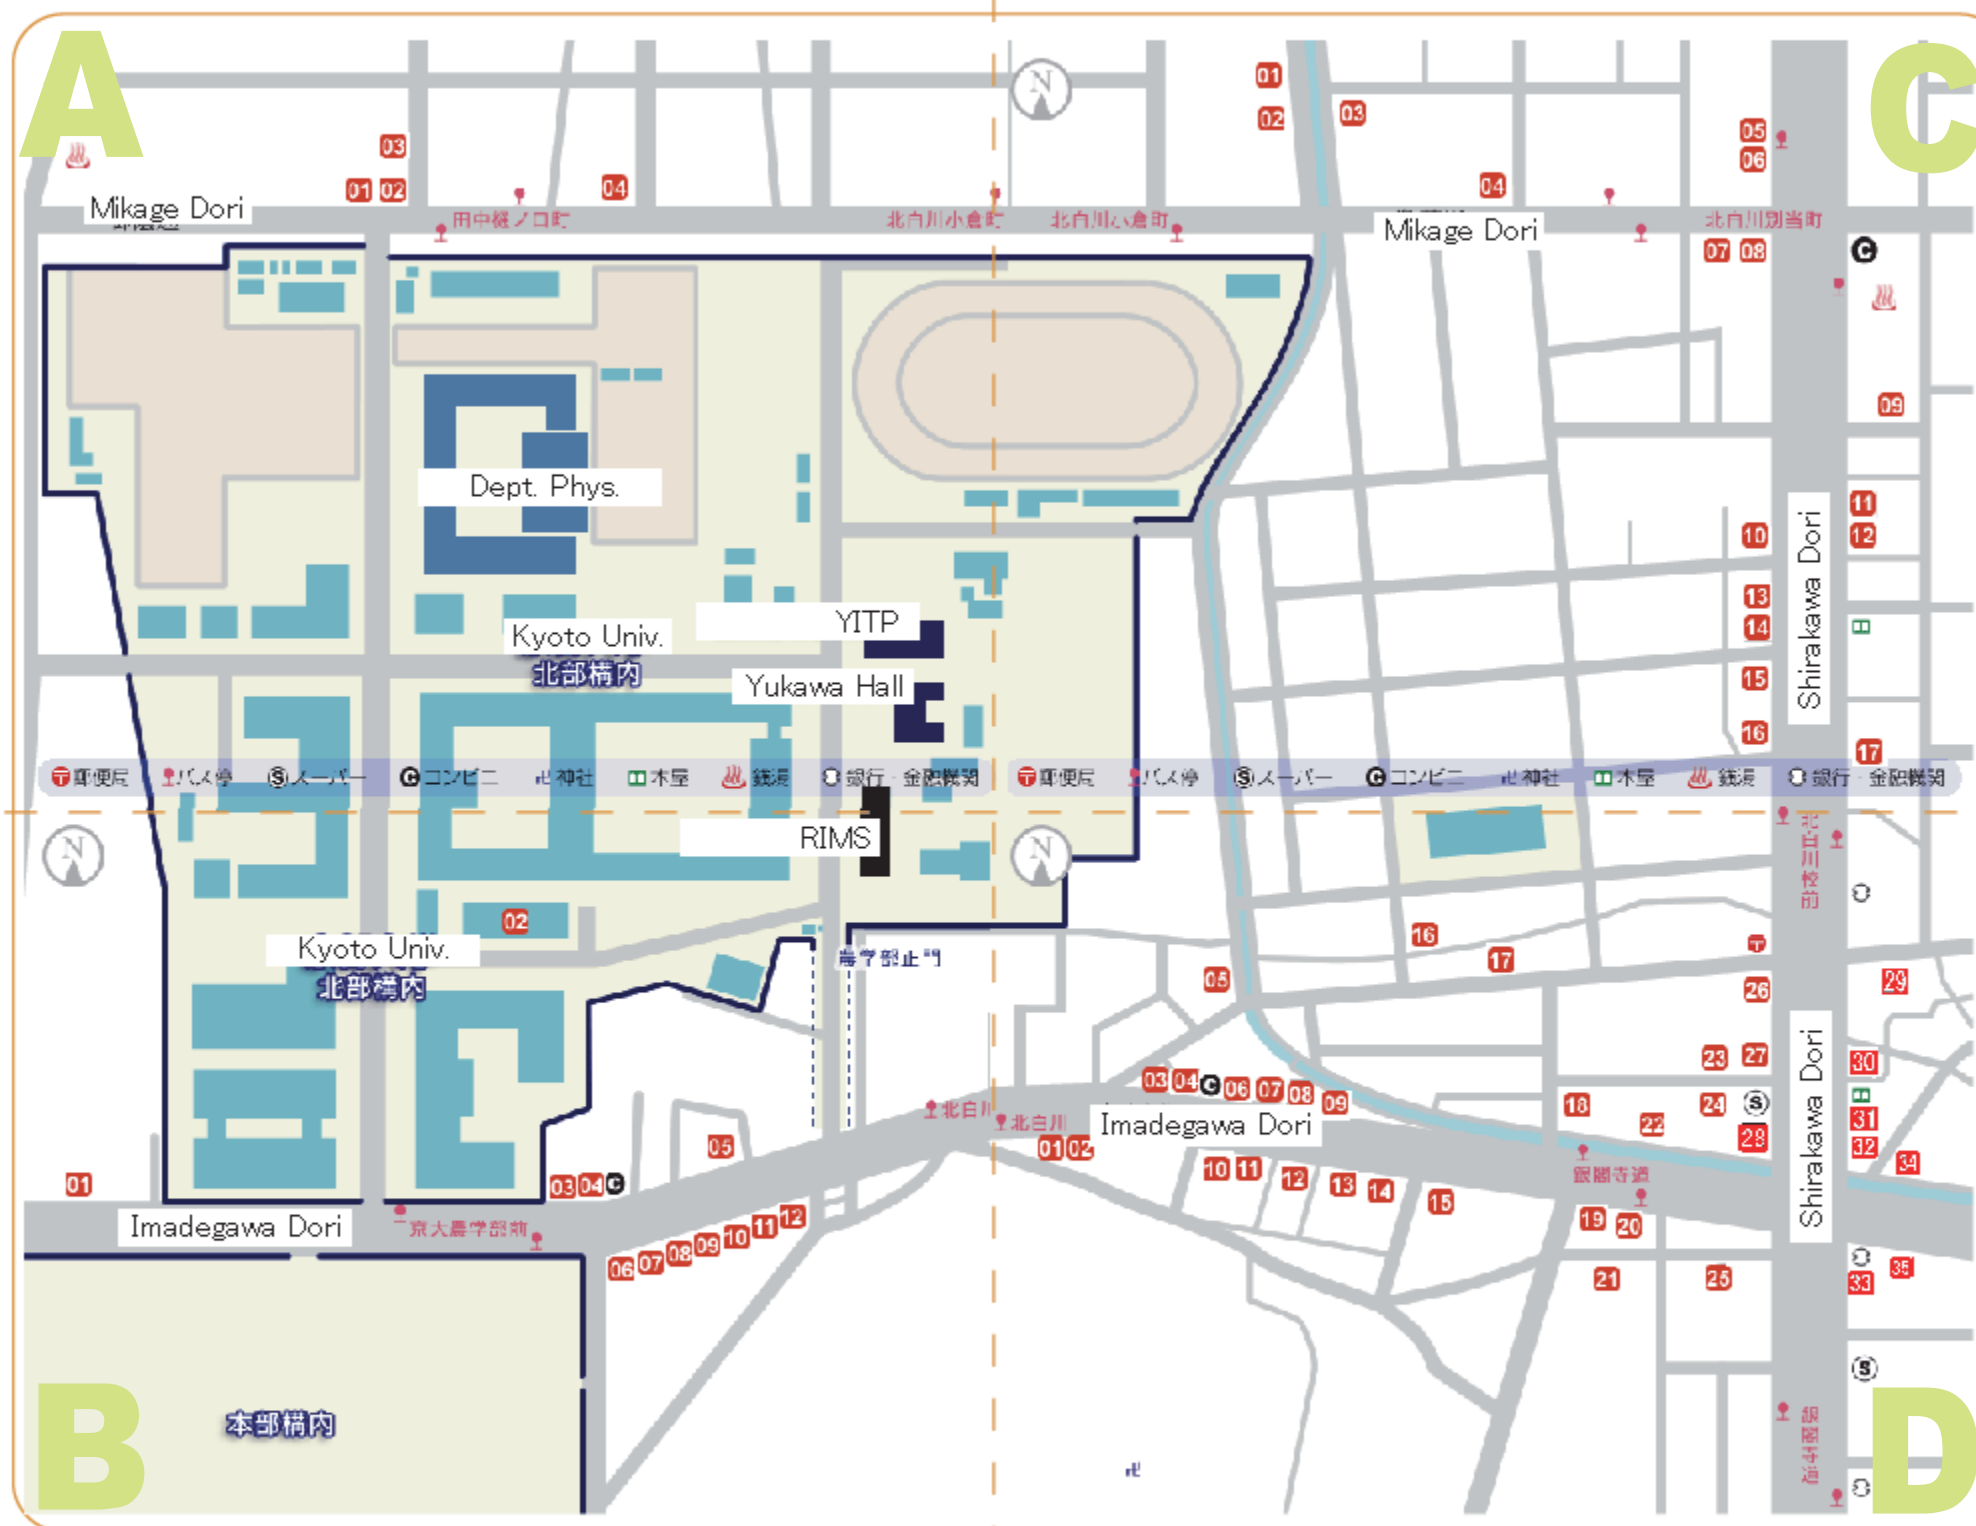

Restaurants Map

- A**
- 1 Hiragana-Kan (Western)
 - 2 Wa-Shin-Ro (Chinese)
 - 3 Hama-Ya (Japanese)
 - 4 SARASA (Coffee)

- B**
- 1 Shin-Shin-Do (Coffee)
 - 2 University Caffeteria (Student Restaurant)
 - 3 Food CAFE Gu- (Coffee)
 - 4 cafe collection (Coffee)
 - 5 Yoshida-Ya (Chinese Noodle)
 - 6 Ryumon (Chinese)
 - 7 enzo (Italian)
 - 8 Jun-sai (Pub)
 - 9 Ogawa Coffee (Coffee)
 - 10 Gyoku-ran (Coffee)
 - 11 Bun-no-ji (Japanese)
 - 12 Kondoh (Coffee)

- C**
- 1 Jun-Pei (Coffee)
 - 2 Riho (Coffee)
 - 3 Rea Bon (French)
 - 4 Soba-Dokoro Mo-hei (Japanese Noodle)
 - 5 Tako-yasu (Snack)
 - 6 Mu (Coffee)
 - 7 [1F] Tai-yo Caffee (Coffee)
[2F] Kita-Katsuryoku-Ya (Pub)
 - 8 Ju-Ne-Su (Western)
 - 9 Dai-Gin (Restaurant)
 - 10 Tomoe (Sushi)
 - 11 Ton-Ryu (Chinese Noodle)
 - 12 Syo-Rin (Japanese)
 - 13 Akatsuki (Chinese Noodle)
 - 14 Uo-Kane (Tenpura)
 - 15 N (Pub)
 - 16 Ho-Bi (Coffee)
 - 17 Kani-Doraku Kitashirakawa (Crab)

- D**
- 1 Matsuo (Japanese Noodle)
 - 2 Furusato (Coffee)
 - 3 Haku-Sui (Chinese)
 - 4 Charlie's Yume-Hiko (Restaurant)
 - 5 Shizuku (Coffee)
 - 6 Kamon (Japanese Noodle)
 - 7 Tenka-Ippin Ginkakuji (Chinese Noodle)
 - 8 Kuishinbo no Mise (Restaurant)
 - 9 Soba Minori (Japanese Noodle)
 - 10 Kurata-Ya (Restaurant)
 - 11 Arabika (Coffee)
 - 12 Himawari (Chinese Noodle)
 - 13 Second House Ginkakuji (Spaghetti)
 - 14 Sushi-Jin (Sushi)
 - 15 Kushi-Hachi Ginkakuji (Pub)
 - 16 Kitchen Kikyo-Ya (Western)
 - 17 Amuza26 (Coffee)
 - 18 Ko-Ko-Ya (Restaurant)
 - 19 K-ARP (Coffee)
 - 20 San-San (Pub)
 - 21 Fuku-Ume (Japanese Traditional)
 - 22 Masutani (Chinese Noodle)
 - 23 Kozzy Cozzy (Bakery)
 - 24 Issin-Nabe (Barbecue)
 - 25 Chamonix (Coffee)
 - 26 [1F] World Coffee (Coffee)
[2F] Rosa (Restaurant)
 - 27 Ri-Haku (Chinese)
 - 28 San-Yu-Kyo (Japanese Traditional)

- 29 CONA-CONA (Bakery)
- 30 French Rose (Bakery)
- 31 Oku (Restaurant)
- 32 SUGI (Coffee)
- 33 Ginkakuji Candy (Sweet)
- 34 Kagi-Tomi (Japanese Noodle)
- 35 Dai-Gin (Restaurant)