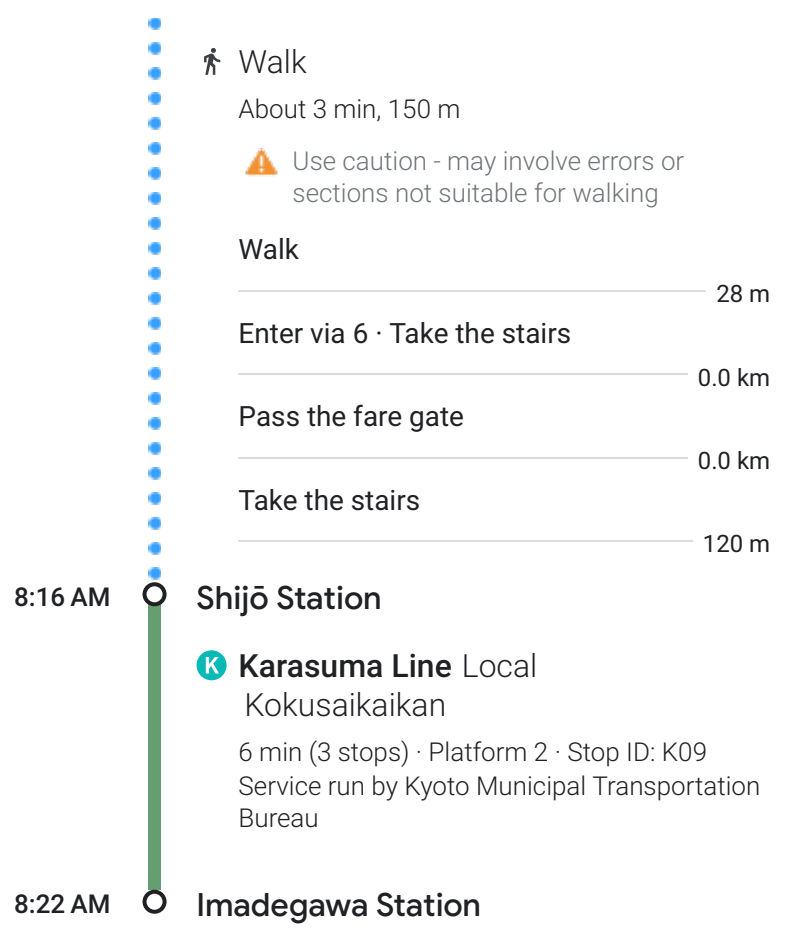

Karasuma Kyoto Hotel, からすま京都ホテル Shimogyo Ward, Kyoto, 600-8412, Japan to 8:13 AM - 8:44 AM (31 min)  
Yukawa Institute for Theoretical Physics, Kyoto University, Kitashirakawa Oiwakecho, Sakyo Ward, Kyoto, 606-8267, Japan

Map data ©2023 500 m

- 8:13 AM ○ Karasuma Kyoto Hotel
- からすま京都ホテル Shimogyo Ward, Kyoto,
- 600-8412, Japan

Walk

About 2 min

Use caution - may involve errors or sections not suitable for walking

Take the stairs

0.0 km

Follow signs for South Ticket Gate · Pass the fare gate

0.0 km

Take the stairs · Exit via 3

56 m

Walk

44 m

8:29 AM

Karasuma Imadegawa

市営 203 甲

Shiei 203 (Imadegawa Dori/Ginkakujimichi/Kinrin Shako Yuki)

12 min (6 stops)

Service run by 京都市交通局

8:41 AM

Kita Shirakawa