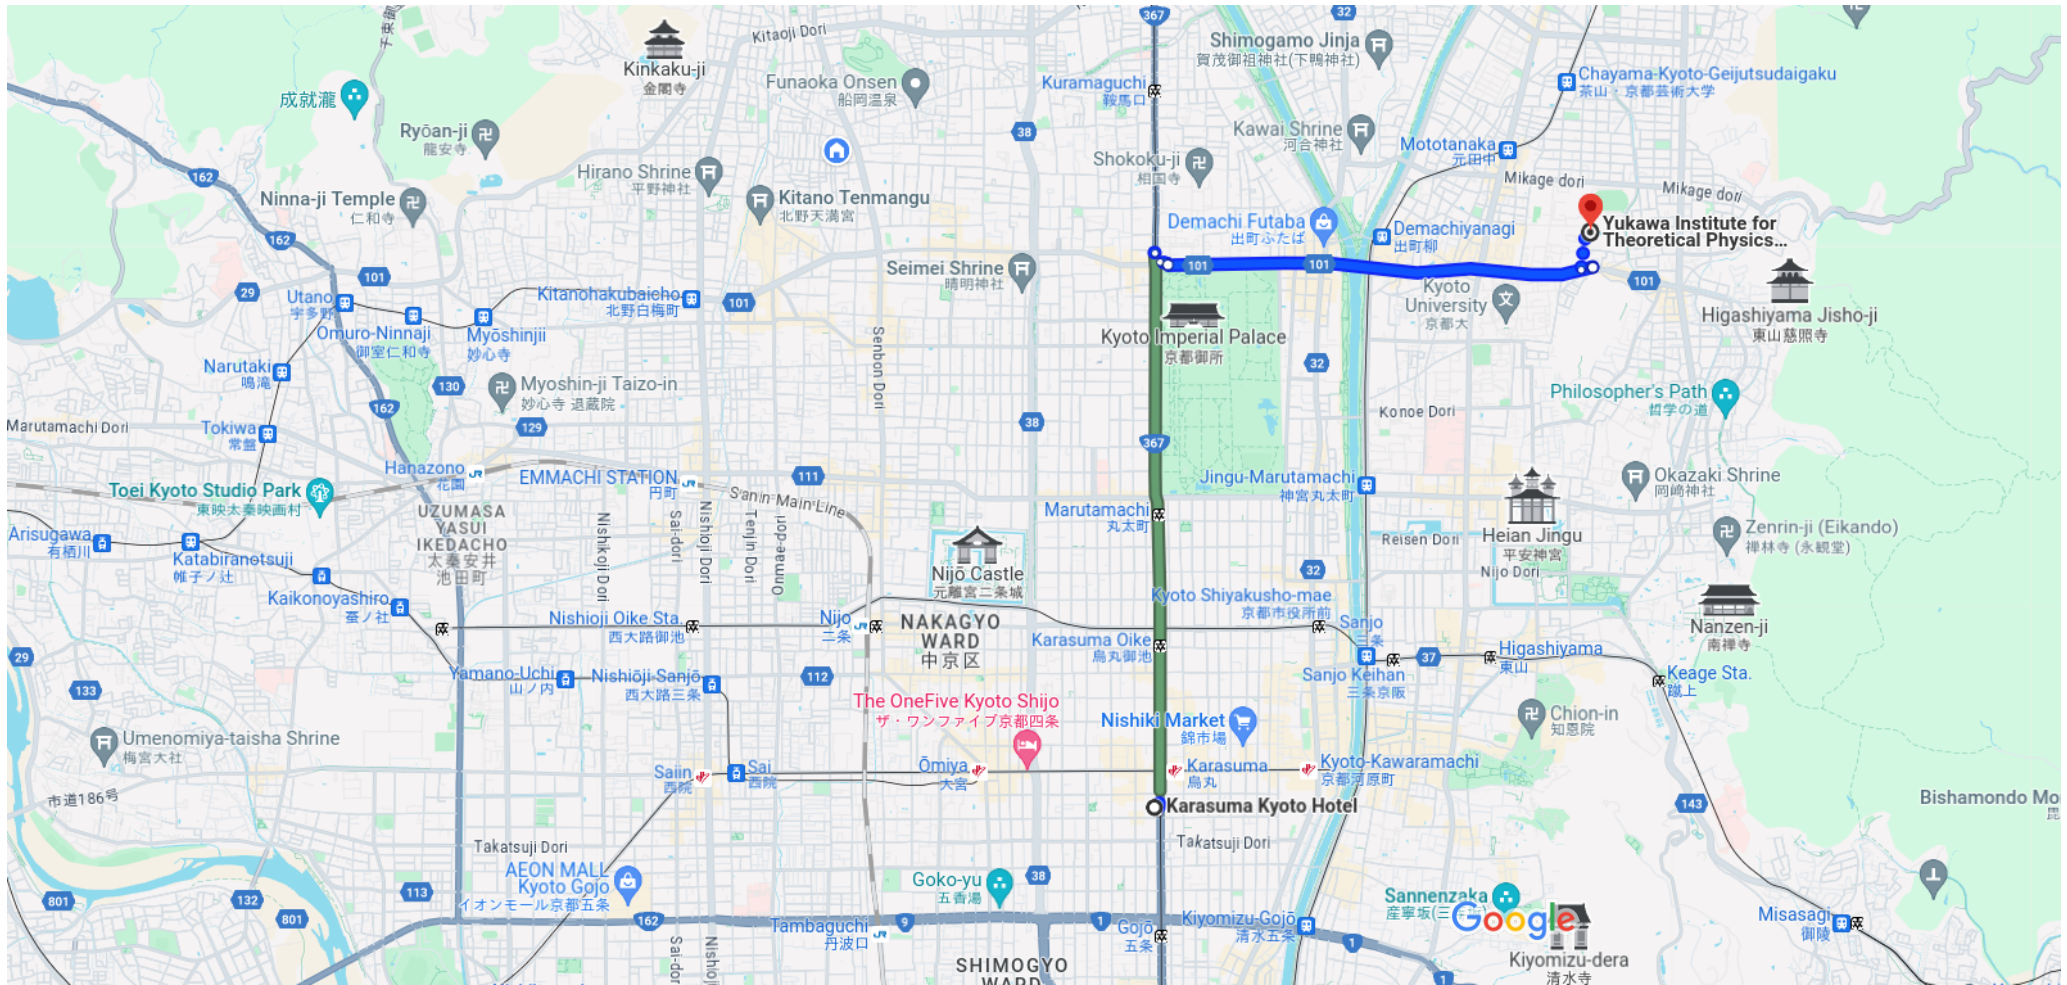

Karasuma Kyoto Hotel, からすま京都ホテル Shimogyo Ward, Kyoto, 600-8412, Japan to 8:13 AM - 8:44 AM (31 min)  
Yukawa Institute for Theoretical Physics, Kyoto University, Kitashirakawa Oiwakecho, Sakyo Ward, Kyoto, 606-8267, Japan

Map data ©2023 500 m

- 8:13 AM ○ Karasuma Kyoto Hotel
- からすま京都ホテル Shimogyo Ward, Kyoto,
- 600-8412, Japan

Walk

About 2 min

Use caution - may involve errors or sections not suitable for walking

Take the stairs

0.0 km

Follow signs for South Ticket Gate · Pass the fare gate

0.0 km

Take the stairs · Exit via 3

56 m

Walk

44 m

8:29 AM

Karasuma Imadegawa

市営 203 甲

Shiei 203 (Imadegawa Dori/Ginkakujimichi/Kinrin Shako Yuki)

12 min (6 stops)

Service run by 京都市交通局

8:41 AM

Kita Shirakawa